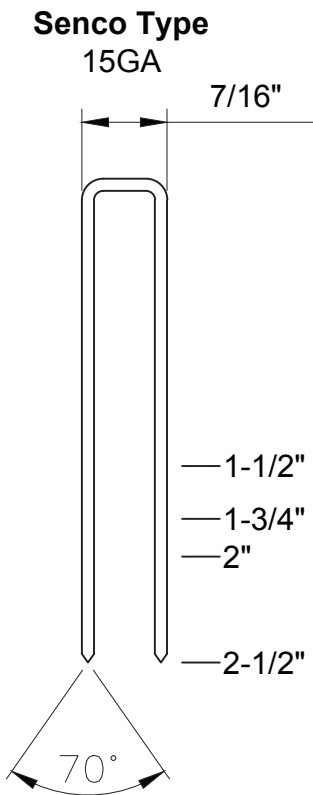

## 15 Gauge, Med Crown Staples

ITEM#	DESC.	LENGTH	WT/CTN (LBS)	M/BX	BXS/CTN	PLT Q'TY (BY CARTONS)	LIST PRICE	
							PER/M	PER/CTN

### Senco Type, 7/16" Crown, Q-Series Staple

86907	Q17	1-1/2"	22	5	1	108	\$9.60	\$48.00
86909	Q19	1-3/4"	23	5	1	108	\$10.80	\$54.00
86910	Q21	2"	25	5	1	112	\$12.00	\$60.00
86916	Q25	2-1/2"	31	5	1	96	\$15.00	\$75.00

### Bostitch Type, 1/2" Crown Staples

86920	BQ21	2"	25	5	1	112	\$12.00	\$60.00
86926	BQ25	2-1/2"	31	5	1	96	\$15.00	\$75.00

### Actual Size

**\*\*Stainless steel available on special order. Please call for quote and availability\*\***