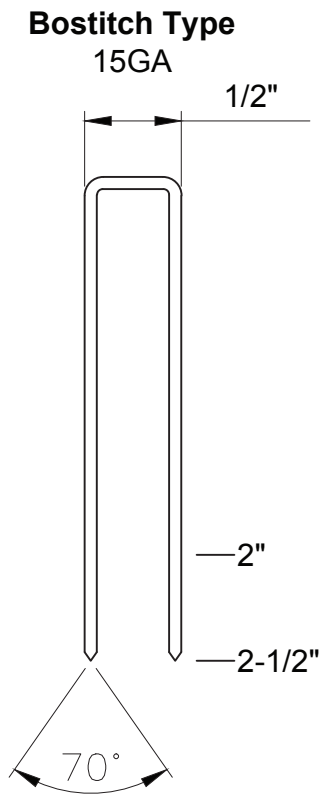

## 15 Gauge, Med Crown Staples

ITEM#	DESC.	LENGTH	WT/CTN (LBS)	M/BX	BXS/CTN	PLT Q'TY (BY CARTONS)	LIST PRICE	
							PER/M	PER/CTN

### Senco Type, 7/16" Crown, Q-Series Staple

86907	Q17	1-1/2"	22	5	1	108	\$9.60	\$48.00
86909	Q19	1-3/4"	23	5	1	108	\$10.80	\$54.00
86910	Q21	2"	25	5	1	112	\$12.00	\$60.00
86916	Q25	2-1/2"	31	5	1	96	\$15.00	\$75.00

### Bostitch Type, 1/2" Crown Staples

86920	BQ21	2"	25	5	1	112	\$12.00	\$60.00
86926	BQ25	2-1/2"	31	5	1	96	\$15.00	\$75.00

### Actual Size

**\*\*Stainless steel available on special order. Please call for quote and availability\*\***